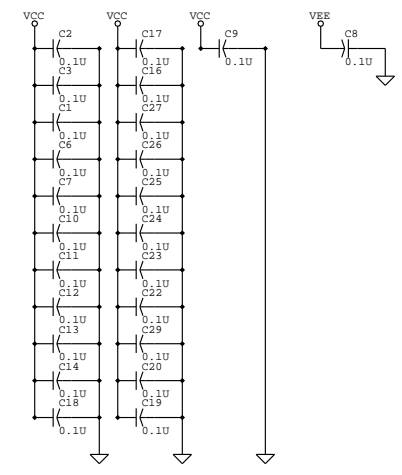

Kyoto-U, CP GROUP TAKEUTCHI		
Title	VME 16bit FIFO MODULE	
Size/Document Number	C FIF01.SCH	
Date:	December 15, 1994	Sheet 1 of 2

Kyoto-U, CP GROUP TAKEUCHI		
Title	VME 16bit FIFO MODULE CONNECTOR	
Size	Document Number	REV
C	FIFO2.SCH	1
Date:	December 15, 1994	Sheet 2 of 2