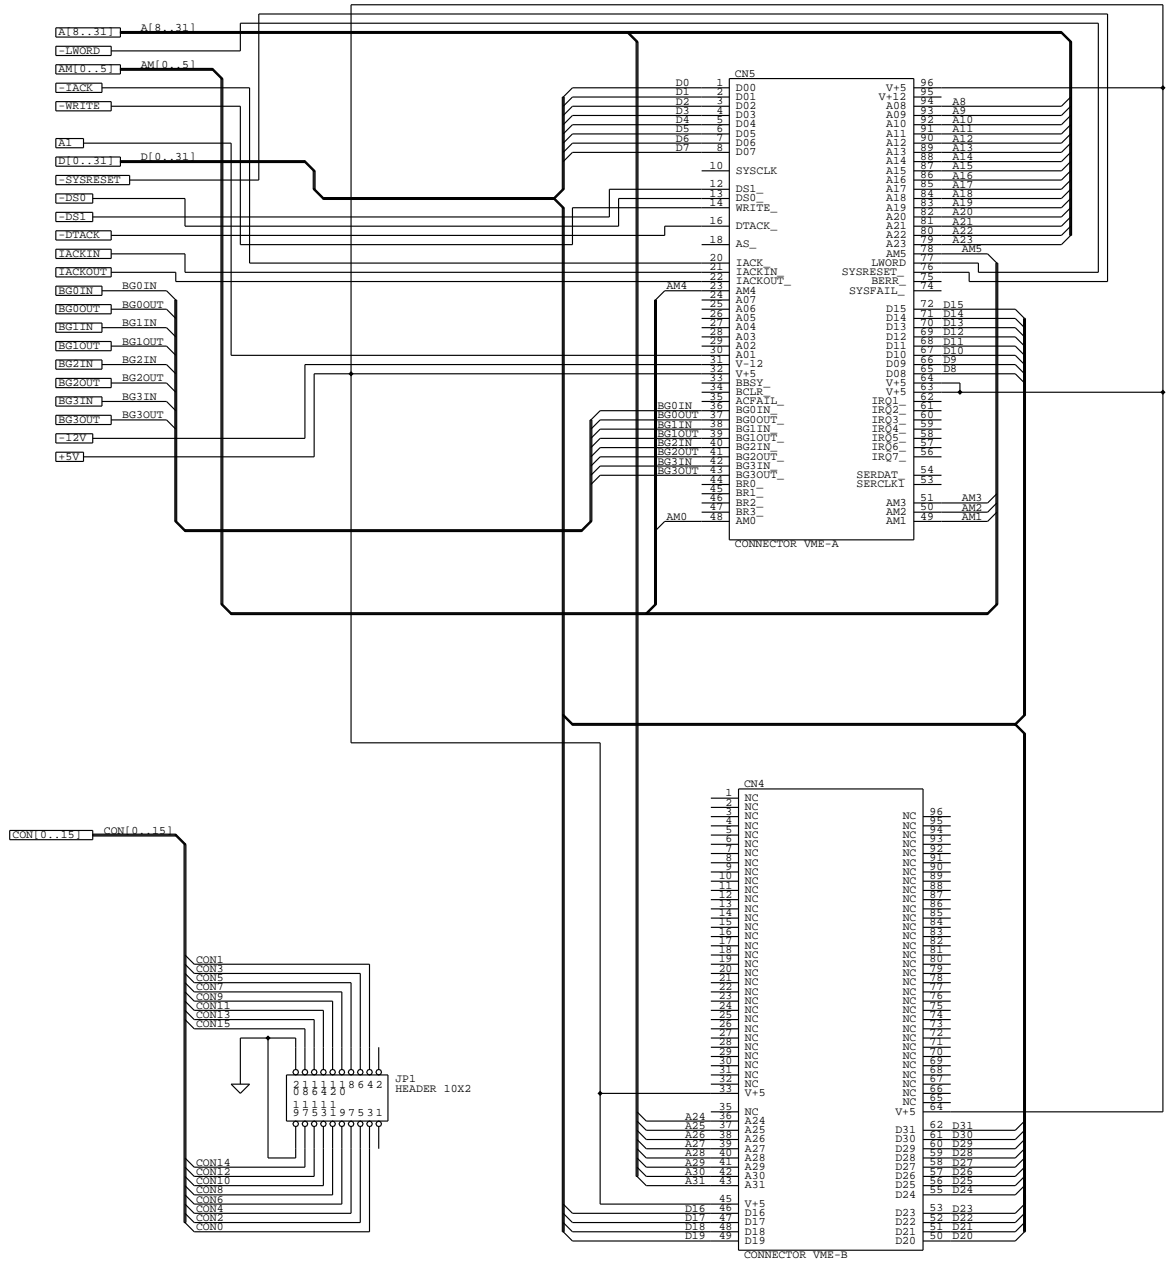

Kyoto-U, CP GROUP TAKEUTCHI		
Title	VME 16bit FIFO MODULE	
Size/Document Number	C FIF01.SCH	
Date:	December 15, 1994	Sheet 1 of 2

Kyoto-U, CP GROUP TAKEUCHI		
Title	VME 16bit FIFO MODULE CONNECTOR	
Size	Document Number	REV
C	FIFO2.SCH	1
Date:	December 15, 1994	Sheet 2 of 2